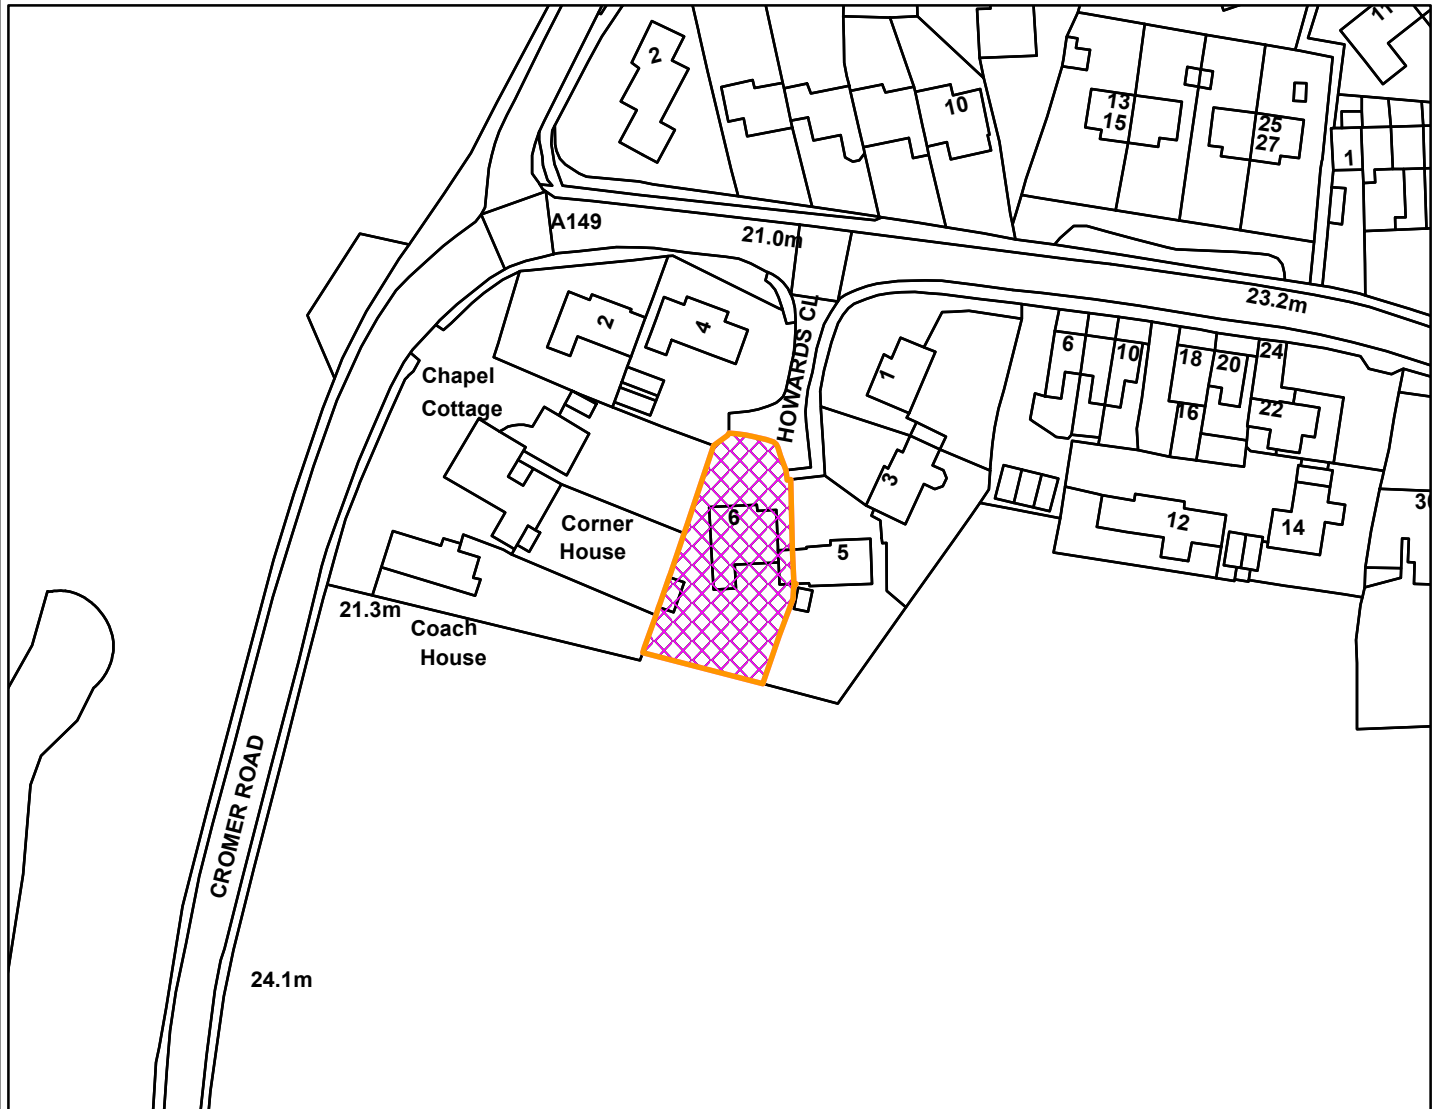

6 Howards Close Old Hunstanton Norfolk PE36 6HR

Legend	

**Scale:** 1:1,250

Reproduced from the Ordnance Survey map with permission of the Controller of His Majesty's Stationery Office © Crown Copyright 2023.

Unauthorised reproduction infringes Crown Copyright and may lead to prosecution or civil proceedings.

Organisation	BCKLWN
Department	Department
Comments	Not Set
Date	24/04/2024
MSA Number	0100024314